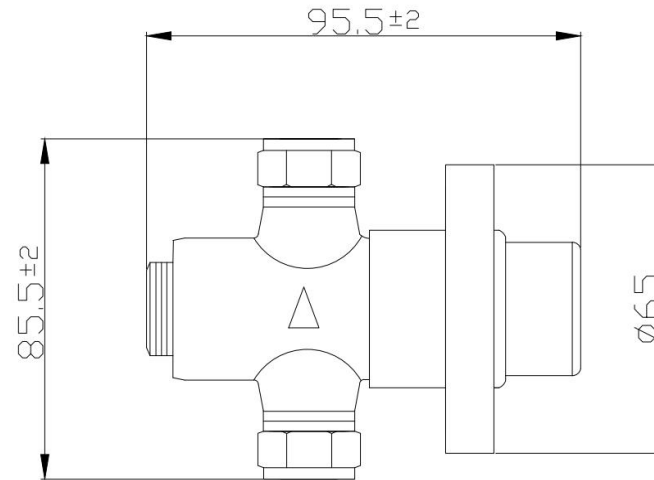

# E-01 Urinal flush valve

Material: Brass made

Time delay time: 3-6 seconds

For G1/2" water inlet pipe